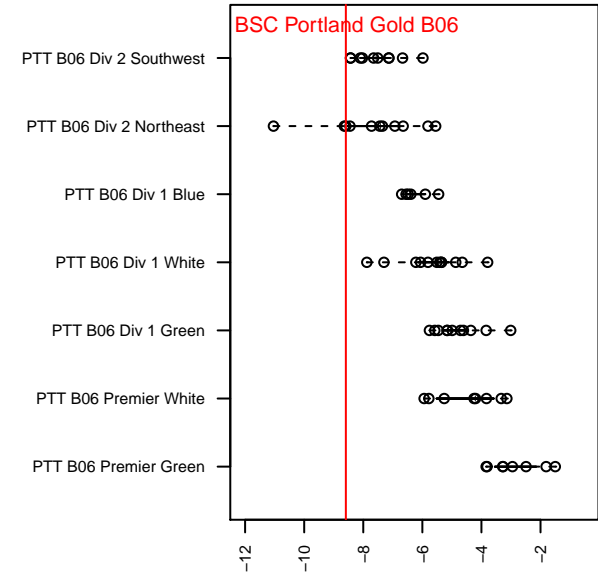

BSC Portland Gold B06

Bridlemile SC Portland
 Portland, OR
 B06 total strength=432
 attack=0.56 defense=0.14
 fall league = PTT B06 Div 2 Northeast
 spr league = Spr OYS B06 Div 2 Orange
 notes= Tiempo

alt names used:
 BSC 06B Gold
 BSC 06B Gold

Venues played:
 2016 PTT B06 Division 2 Northeast
 2016 Spr OYS B06 Division 2 Orange

BSC Portland Gold B06
 Dots are actual minus expected GF (blue circles) and GA (red triangles).
 Blue line is smoothed change in attack strength. Red is smoothed change in defense strength.

**attack and defense variance (black dot)
relative to other teams
and top 10 in region**

**attack and defense rating
relative to others at age
and all opponents in last 13 months**

Performance relative to 13 month average